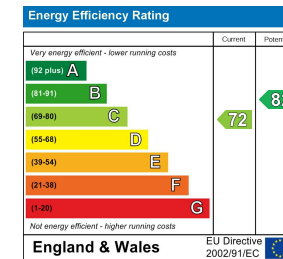

A rare opportunity to enjoy substantial, elegant living in one of North London's most desirable locations.

Area Map

Floor Plan

Energy Efficiency Graph

These particulars, whilst believed to be accurate are set out as a general outline only for guidance and do not constitute any part of an offer or contract. Intending purchasers should not rely on them as statements of representation of fact, but must satisfy themselves by inspection or otherwise as to their accuracy. No person in this firm's employment has the authority to make or give any representation or warranty in respect of the property.